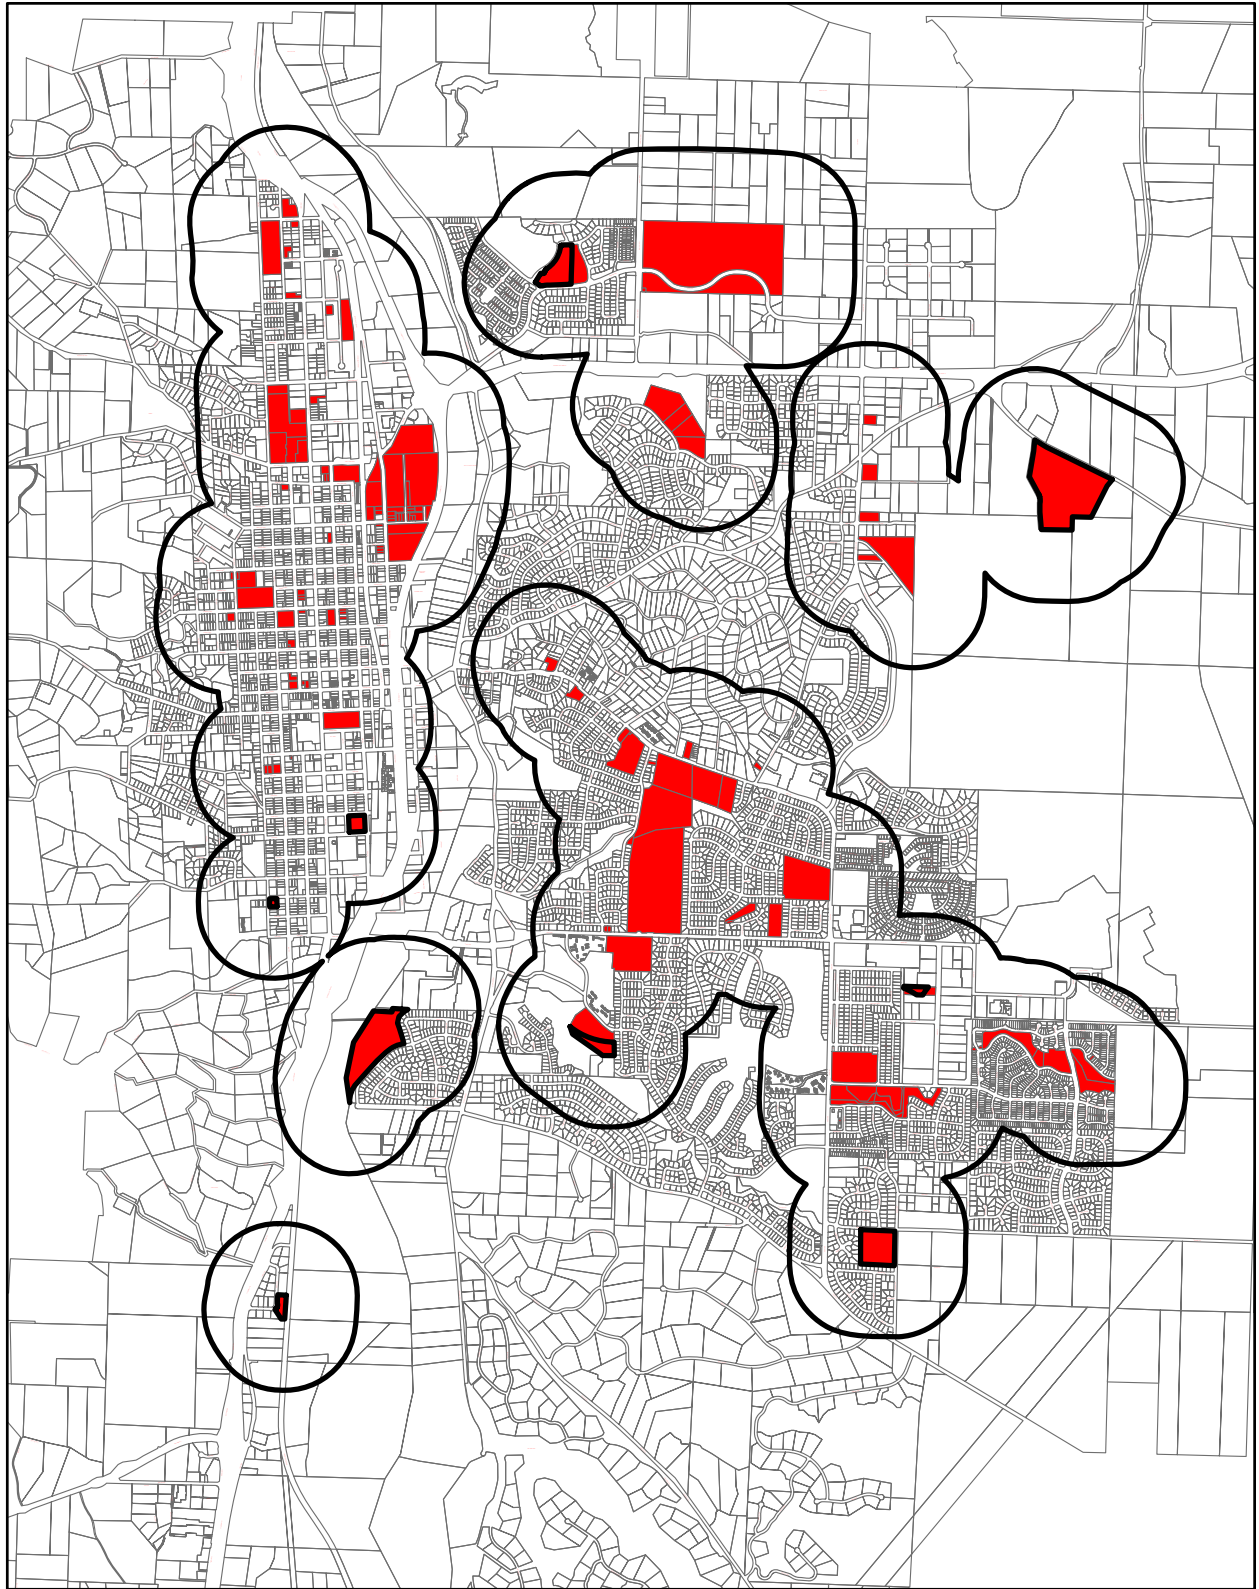

Exhibit B
Sex Offender Ordinance: Protected Properties and Restricted Residency Areas
2006

Protected Property

1/4 mile radius from Protected Areas